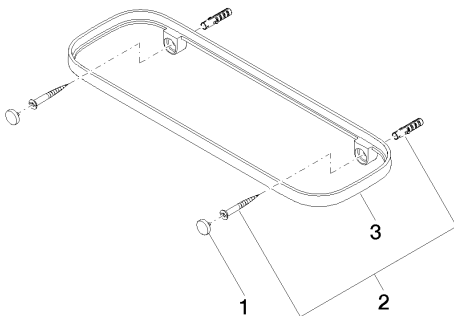

Sink - Gentle
Shelf wall-mounted - polished chrome
Article number: 83 482 970-00

Other surface finishes

More custom finish options are available via special production (xTra Service). Please see our finish matrix for availability and pricing or contact a Dornbracht representative.

Spare parts list

Number	Item Number	Designation	Number of units