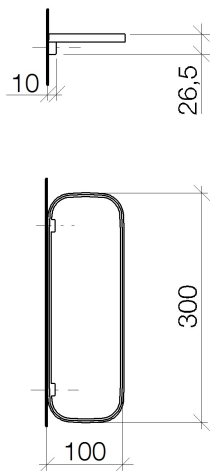

Sink - Gentle
Shelf wall-mounted - polished chrome
Article number: 83 482 970-00

- Width 11-3/4"
- Height 1"
- 3-7/8" Projection
- screen insert required, to be ordered separately

polished chrome

Dimensional drawing

All dimensions in mm / inch = mm x 0,0394

Sink - Gentle

Shelf wall-mounted - polished chrome

Article number: 83 482 970-00

Sink - Gentle
Shelf wall-mounted - polished chrome
Article number: 83 482 970-00

Other surface finishes

Spare parts list

Number	Item Number	Designation	Number of units
--------	-------------	-------------	-----------------